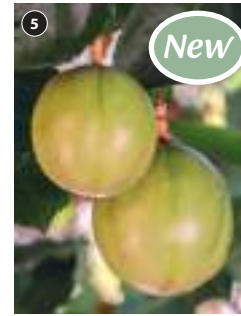

**KB6373** £23.98 £16.99 (2 x 9cm pots) - 1 each of 4a & 4b

New

New

New