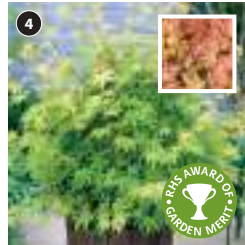

4. Acer palmatum 'Orange Dream'

- A perfect plant for creating focal point in a sheltered position
- Ideal for growing in large patio containers

15985 £14.99 (1 x 10.5cm pot)

KB6242 £24.99 (2 x 10.5cm pots)

HT. 3m (10ft). Flowers: Apr-May. Sun/Part Shade. Border, Pots. Delivery: May-Jun.

5. Hydrangea 'Little Spooky'

- Naturally dwarf variety
- Good autumn colour
- Cone-shaped flower heads from July to October

KB2103 £11.99 (1 x 9cm pot)

KB2105 £19.99 (2 x 9cm pots)

HS. 50cm (20in). Flowers: Jul-Sept. Sun/Part Shade. Borders, Pots. Delivery: May-Jun.