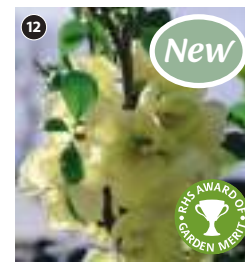

10. Viburnum 'Kilimanjaro Sunrise'

- Glossy berries attract wildlife to your winter garden
- Pink tinged blossoms turn bright white through summer

55673 £29.99 (1 x 3 litre pot)

KB5939 £54.99 (2 x 3 litre pots)

HS. 3m (10ft). Flowers: May-Jun. Sun/Part Shade. Border, Pots. Del: May-Jun.

11. NEW Clematis 'Manjuf'

- Beautiful creamy white, green blushed blooms
- Boasts an abundance of flowers over many months
- Vigorous and easy to grow

KF5623 £13.99 (1 x 9cm pot)

KF5624 £29.99 (3 x 9cm pots)

HS. 5m (16ft). Flowers: Jun-Sept. Sun/Part Shade. Trellis, Fences, Delivery: May-Jun.