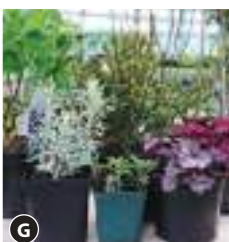

A. Garden Ready Plants are supplied differently to those found in garden centres. And for good reason. Retailers need their plants to catch your eye on the shelf; we simply want ours to perform at their best! So we send them out at the perfect time for planting, usually before blooms form, for quicker establishment, better root growth and flowering, and a longer, stronger display. 10-15cm.

B. Jumbo Plugs Jumbo plugs can be planted straight into baskets or other containers. 5-11cm.

C. Postiplants We've re-designed our most popular plug size so that our plant parcels will fit through most letter boxes. 5-9cm.

D. Plugs With our exclusive to T&M cartridge plug system^{TM}, each young plant has an extra-strong root system. 3-6cm. The open sided cartridge causes root tips to dehydrate. This is known as 'air-pruning' which encourages the growth of new, lateral fibrous roots.

E. Bulbs We always supply first year flowering-size bulbs.

F. Bare roots These are sent in a dormant state without pot or compost. Planted in spring, they produce new growth through the year. Size 1 is the highest spec available irrespective of plant variety or size.

G. Potted plants These well-established plants are ready to be planted straight out into final positions, as long as the weather allows. Sizes given are usually the diameter of the pot.

More information and pack sizes can be found on our website.