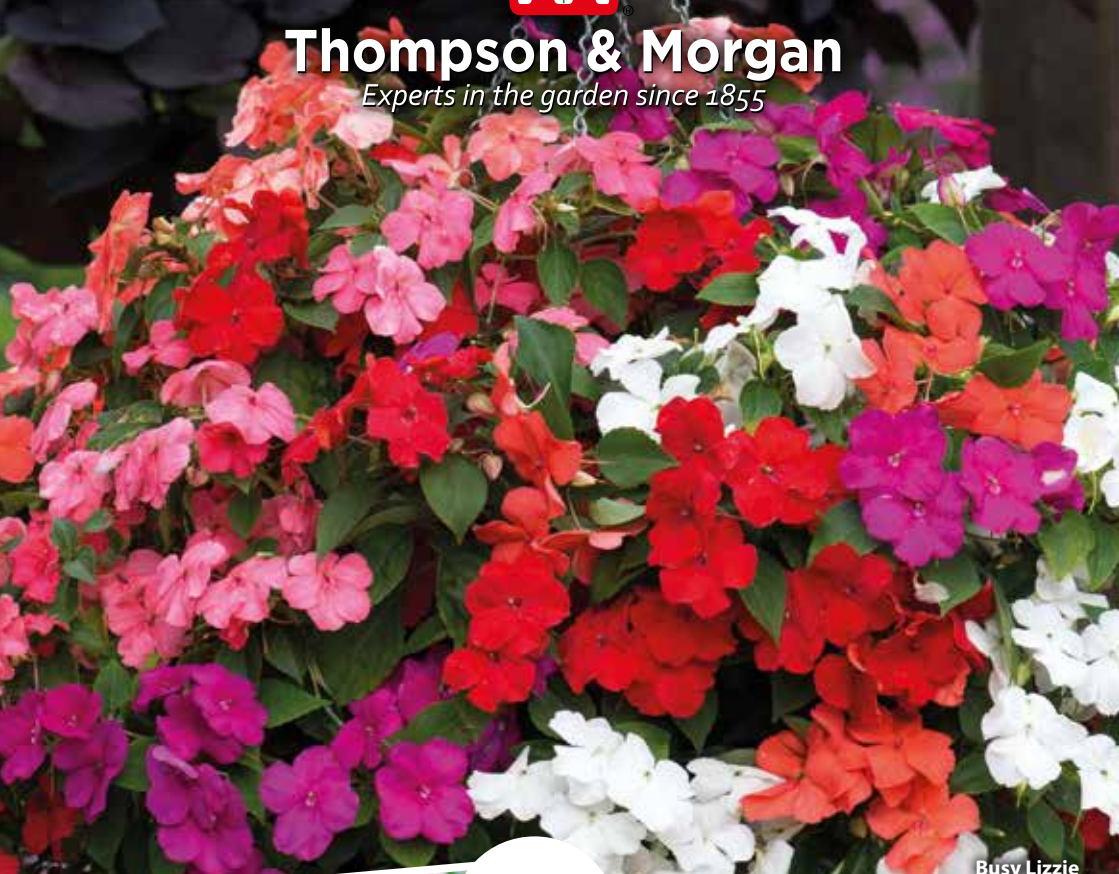

**2024**  
**EDITION**

**Thompson & Morgan**

*Experts in the garden since 1855*

Busy Lizzie  
'Beacon Mixed'  
Page 7

**ONLY**  
**£2.99**

*Your Special Offer*

Alstroemeria 'Butterfly Hybrids'  
3 Postiplugs WORTH £9.99