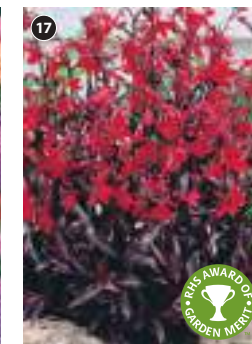

- GARDEN READY - PERENNIALS

Summer flowers for borders
and pots year after year

BUY ANY
2 OR MORE
SAVE £5
PER PACK

Garden Ready plants
are grown-on and
ready to plant straight
into your borders or
garden containers.

Plants will produce fresh
new growth in spring, ready
for a colourful show of
flowers in summer.

Buy any 2 or more
packs of 15 garden
ready perennials and
SAVE £5 per pack.

Includes all varieties on
pages 44-45.

Garden Ready Perennials 15 garden ready plants • Delivery May-June

Buy any 2 or more packs of 15 garden ready perennials and SAVE £5 per pack