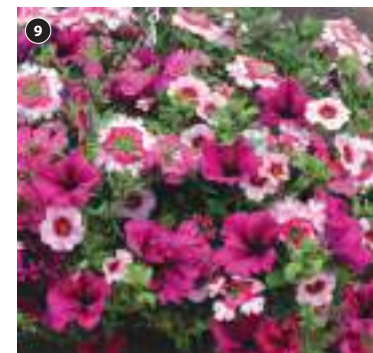

1

1. Begonia 'Illumination Mixed'

- Lasting summer colour
- British weather will not dampen their vigour!
- Masses of flowers come rain or shine

KA8692 £19.99 (1 x standard)

KB3404 £26.99 (1 x premium)

HHP. 60cm (24in). Flowers: Jul-Oct. Sun/Part Shade. Baskets, Pots. Delivery: Apr-Jun.

2. Geranium 'Balcon Mix'

- Dependable variety with good weather resistance
- Long stems create a striking cascading display
- Profuse flowering all summer long

KA1179 £22.99 (1 x standard)

KB3409 £29.99 (1 x premium)

HHP. 34cm (18in). Flowers: Jun-Sept. Sun/Part Shade. Baskets, Containers. Delivery: Apr-Jun.

3. Amber Shades

- A stunning blend of golden, peach and rich red blooms
- These petunias, calibrachos and bidens are full of flower power
- Long flowering period

KF1927 £22.99 (1 x standard)

KF1928 £29.99 (1 x premium)

HHA. 30cm (11in). Flowers: Jun-Oct. Sun. Baskets. Delivery: Apr-Jun.

4. Petunia 'Frills & Spills'

- Fragrant double-blooms
- Larger than other double trailing types and great for filling out hanging baskets
- Bred in Britain for the British climate

4a. 'Mixed'

KA1199 £22.99 (1 x standard)

KB3411 £29.99 (1 x premium)

4b. 'Cherry Ripple'

KF1930 £22.99 (1 x standard)

KF1929 £29.99 (1 x premium)

HHA. 30cm (11in). Flowers: Jun-Oct. Sun. Baskets, Pots. Delivery: Apr-Jun.

5. Fruit Salad

- A colourful duo of calibrachoa complemented with cascading white lobelia

KA1211 £22.99 (1 x standard)

KB3407 £29.99 (1 x premium)

HHA. 25cm (10in). Flowers: Jun-Sept. Sun/Part Shade. Baskets, Pots. Delivery: Apr-Jun.

6. Coral Falls

- Beautiful coral blooms contrast with silver trails
- Lovely combination basket

KF1933 £22.99 (1 x standard)

KF1934 £29.99 (1 x premium)

HHA. 30-60cm (11-24in). Flowers: Jun-Oct. Sun. Baskets. Delivery: Apr-Jun.

7. Tutti Frutti