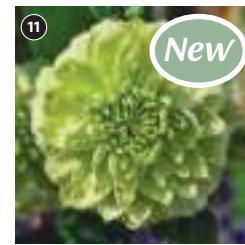

10. Viburnum 'Kilimanjaro Sunrise'

- Glossy berries attract wildlife to your winter garden
- Pink tinged blossoms turn bright white through summer

55673 £29.99 (1 x 3 litre pot)

KB5939 £54.99 (2 x 3 litre pots)

HS. 3m (10ft). Flowers: May-Jun. Sun/Part Shade. Border, Pots. Del: May-Jun.

11. NEW Clematis 'Manjuf'

- Beautiful creamy white, green blushed blooms
- Boasts an abundance of flowers over many months
- Vigorous and easy to grow

KF5623 £13.99 (1 x 9cm pot)

KF5624 £29.99 (3 x 9cm pots)

HS. 5m (16ft). Flowers: Jun-Sept. Sun/Part Shade. Trellis, Fences, Delivery: May-Jun.