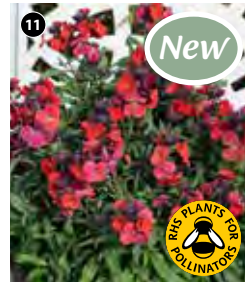

- POPULAR - PERENNIALS

Coming in all shapes and sizes, perennials will live for several years and flower every year

Peony 'Double' Collection | **SAVE £9.98**
KB4242 £29.97 £19.99
(3 x 9cm pots) - 1 each of 14a-14c