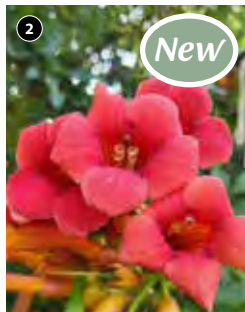

Alstroemeria 'Valley' Collection	SAVE £9.99
KB8514 ~~£35.97~~ £19.99	(3 jumbo plugs) - 1 each of 12a-12c
KB8515 ~~£39.98~~ £29.99	(6 jumbo plugs) - 2 each of 12a-12c

1. Cordyline Trio

- Bushy evergreen shrub
- Great for city and coastal gardens
- Leather like sword shaped leaves

1a. 'Southern Splendour'

KC7315 £14.99 (1 x 9cm pot)
KF1569 £29.99 (3 x 9cm pots)

1b. 'Torbay Red'

KF1624 £14.99 (1 x 9cm pot)
KF1625 £29.99 (3 x 9cm pots)

1c. 'Torbay Dazzler'

KF1622 £14.99 (1 x 9cm pot)
KF1623 £29.99 (3 x 9cm pots)

HS. 4m (13ft). Flowers: Jun-Jul. Sun/Part Shade. Beds, Borders, Gravel Gardens, Indoors, Pots, Rockeries. Delivery: May-Jun.

Cordyline Trio **SAVE £14.98**

KF1626 ~~£44.97~~ £29.99 (3 x 9cm pots) - 1 each of 1a-1c

2. NEW Campsis 'Pink Panther'

- The first campsis with pink flowers
- More compact than other varieties
- Self clinging climber will quickly clothe a wall in colour

KF5776 £29.99 (1 x 15cm pot)

KF5777 £49.99 (2 x 15cm pots)

HS. 1.5m (5ft). Flowers: Aug-Sept. Sun. Fences, Trellis. Delivery: May-Jun.

3. Rose 'Cutie Pie'

- Ideal groundcover or container growing at only 10cm high
- Carpets of apple blossom flowers
- Completely thorn free

KB9118 £14.99 (1 x 12cm pot)

KB9162 £24.99 (2 x 12cm pots)

HS. 10cm (4in). Flowers: Jun-Sept. Sun. Groud Cover, Pots. Delivery: May-Jun.

4. Tradescantia 'Brainstorm'

- Outstanding totally hardy Tradescantia
- Compact habit to only 50cm

KF0834 £12.99 (1 x 9cm pot)

KF1572 £24.99 (3 x 9cm pots)

50cm (20in). Flowers: Jun-Nov. Sun/Part Shade. Borders, Pots. Delivery: May-Jun.

5. Osteospermum 'Falling Stars'

- The first cascading African daisy
- Drought tolerant, they love the sun

KB8456 ~~£12.99~~ £9.99

(5 Postiplugins) **£3.00**

KB8457 ~~£19.99~~ £16.99

(10 Postiplugins) **£3.00**

KB8458 ~~£24.99~~ £19.99

(20 Postiplugins) **£5.00**

HHA. 45cm (18in). Flowers: Jun-Sept. Sun/Part shade. Beds, Borders, Gravel Gardens. Delivery: May-Jun.

6. NEW Musa 'Ever Red'

- The hardiest Banana with red foliage
- Stunning large green and red leaves
- Perfect for tropical planting schemes

KF6070 £14.99 (1 x 9cm pot)

KF6071 £29.99 (3 x 9cm pots)

7. Aster 'Berggarten'

- A great choice for wildlife gardens
- Drought tolerant
- Creates a carpet of dazzling lavender-blue
- Neat, compact habit, thriving in all soils

KF5370 £12.99 (3 jumbo plugs)

KF5371 £19.99 (6 jumbo plugs)

HP. 40cm (16in). Flowers: May-Jun. Sun/Part shade. Beds, Borders, Gravel Gardens, Pots. Delivery: May-Jun.

8. Fatsia 'Spider Web'

- Grown for its handsome, evergreen foliage
- Adds interest in shaded areas
- Stylish, architectural evergreen shrub

KB0814 £13.99 (1 x 9cm pot)

KB0900 £19.99 (2 x 9cm pots)

HS. 2m (6.5ft). Flowers: Sept-Nov. Sun/Part Shade. Beds, Borders, Indoors, Pots. Delivery: May-Jun.

9. Coreopsis 'Solar'

- An abundance of colour from four dazzling varieties
- Drought tolerant
- Favoured by bees and butterflies

KF1984 ~~£14.99~~ £12.99

(4 jumbo plugs) **£2.00**

KF1985 ~~£19.99~~ £16.99

(8 jumbo plugs) **£3.00**