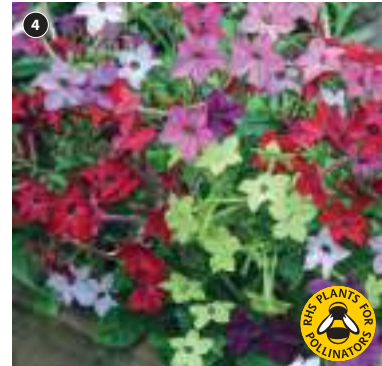

**BUY 30  
SAVE\*  
£9.99**

*The best bedding  
French marigolds!*

Trusted Service Award 2023  
"Big flowers and beautiful colours."  
Trusted customer

1

2

4

3

5