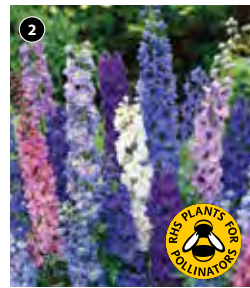

1. Alstroemeria 'Summer Saint'

- Particularly hardy variety with a free flowering habit
- Superb in sunny borders and large patio containers

KB1576 £11.99 (1 jumbo plug)
KF7499 £19.99 (3 jumbo plugs)

HP. 70cm (28in). Flowers: Jun-Nov. Sun/Part Shade. Borders, Cutting, Pots. Delivery: May-Jun. Part Shade. Borders, Cutting, Pots. Delivery: May-Jun.

2. Delphinium 'Pacific Giants Mixed'

- Towering flower spikes in summer

KB7894 £9.99 (5 Postiplugins)
KB7895 £12.99 (10 Postiplugins)

HP. 1.5m (5ft). Flowers: Jun-Jul. Sun. Borders, Cuttings. Delivery: May-Jun.