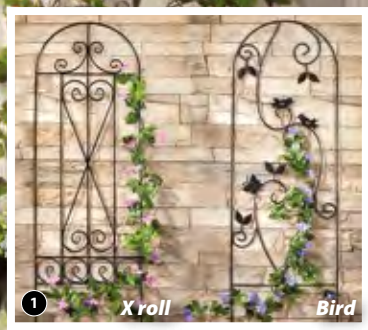

- GARDEN DECOR - OUTDOOR LIVING

Create the perfect haven to enjoy your garden all year round

FROM
£24.99