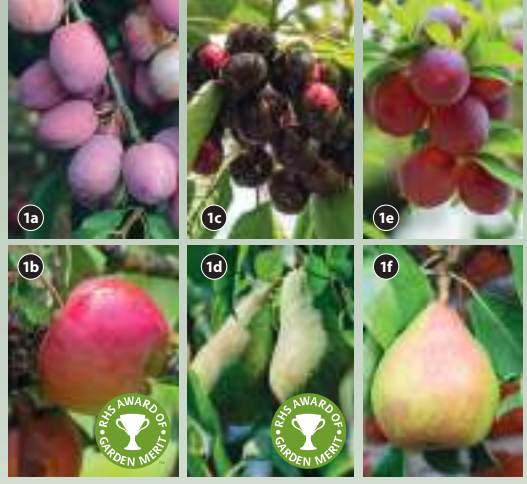

1. NEW Wonder Tree (Patio Fruit Trees)

The Wonder Tree range includes the very best fruit tree varieties, carefully selected for their flavour, disease resistance, hardiness and ease of cultivation. A super compact habit means that they can even be grown in a large container on a balcony or terrace. Producing heavy crops of delicious fruits, they're ideal for both culinary and dessert use. Not only can you enjoy the fruit harvested from these varieties, but they also make a handsome ornamental feature with spring blossom that attracts beneficial pollinators to the garden.

- **1a. Plum Victoria**
  KF7101 £39.99 (1 x 24cm Pot)
  Rootstock St Julien A
- **1b. Apple Elstar**
  KF7097 £39.99 (1 x 24cm Pot)
  Rootstock M9
- **1c. Cherry Sunburst**
  KF7102 £39.99 (1 x 24cm Pot)
  Rootstock Colt
- **1d. Pear Conference**
  KF7098 £39.99 (1 x 24cm Pot)
  Rootstock Quince C
- **1e. Plum Opal**
  KF7100 £39.99 (1 x 24cm Pot)
  Rootstock St Julien A
- **1f. Pear Doyenne du Comice**
  KF7099 £39.99 (1 x 24cm Pot)
  Rootstock Quince C
  HT. 2.5m (8ft). Flowers: Apr-May. Harvest: Jul-Aug. Sun. Borders, Kitchen Garden, Pots. Delivery: May-Jun.