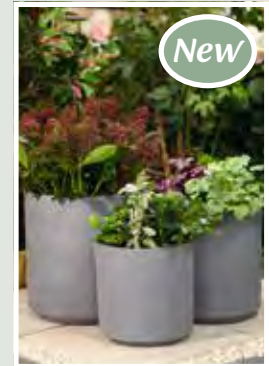

Cylinder Glazed Planter

KF7531 £17.99 (26cm each)
KF8685 £29.99 (26cm x 2)
KF7530 £19.99 (31cm each)
KF8684 £34.99 (31cm x 2)
KF7529 £24.99 (36cm each)
KF8683 £44.99 (36cm x 2)

Cylinder Glazed Planter Set **SAVE £22.98**
KF8686 £62.97 £39.99 (one of each size)