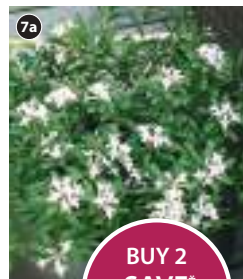

BUY 2
SAVE*
£9.99