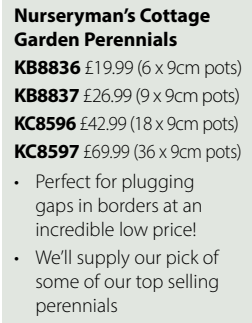

1. NEW Agapanthus 'Black Jack'

- The best black agapanthus
- Hardy down to -10°C

KF5320 £49.99 (1 x 4 litre pot)
KF5321 £89.99 (2 x 4 litre pots)
HP. 80cm (31in). Flowers: Jul-Aug. Sun. Borders, Cutting, Gravel Gardens, Pots. Delivery: May-Jun.

2. Delphinium 'Red Lark'

- Strikingly unusual, salmon-red, semi-double flowers
- Easier to manage than taller varieties

KC2453 £16.99 (1 x 9cm pot)
KC7850 £29.99 (3 x 9cm pots)
KF1347 £29.99 (1 x 2 litre pot)
HP. 70cm (28in). Flowers: Jun-Jul. Sun. Borders, Cutting. Delivery: May-Jun.

3. Geum 'Samba Sunset'

- Enormous blooms twice the size of traditional varieties
- Clump forming habit with attractive foliage

KF7172 £12.99 (1 x 9cm pot)
KF7173 £19.99 (3 x 9cm pots)
HP. 60cm (24in). Flowers: Jun-Aug. Sun. Beds, Borders, Cuttings, Pots. Delivery: May-Jun.

4. Sedum 'Mediovariegatum'

- Blue-green foliage with yellow centres
- Long flowering season

KF7146 £12.99 (1 x 8.5cm pot)
KF7147 £24.99 (3 x 8.5cm pots)
HP. 10cm (4in). Flowers: Jul-Sept. Sun. Beds, Pots, Borders, Rockeries. Delivery: May-Jun.

5. Geranium 'Foundlings Friend'

- Most unusual, unique flower patterning
- Performs no matter the weather

6. Shuttlecock Fern

- Attractive deciduous fern
- Low maintenance and slow-spreading

11411 £11.99 (1 x 9cm pot)
KB6097 £16.99 (2 x 9cm pots)
HP. 1.5m (5ft). Dappled Shade. Beds, Borders, Ground Cover. Delivery: May-Jun.

7. Hellebore 'Breeder's Mix'

- Both double and single varieties
- Bursting with glorious colour

KF1420 £29.99 (10 jumbo plugs)
KF1419 £18.99 (5 jumbo plugs)
HP. 40cm (16in). Flowers: Feb-Apr. Dappled Shade. Beds, Borders, Cutting, Pots. Delivery: May-Jun.

8. Salvia 'Fashionista Moulin Rouge'

- Big, bold spikes of dark, deep-rose flowers
- Attractive to pollinating insects

KC7861 £11.99 (1 x 9cm pot)
KC8116 £19.99 (3 x 9cm pots)
HP. 60cm (24in). Flowers: May-Oct. Sun/Part Shade. Beds, Borders, Gravel Gardens, Pots. Delivery: May-Jun.

9. Geranium 'Intense'

- Makes superb ground cover!
- Unique geranium combining neon pink flowers with a low habit

KC7851 £12.99 (1 x 9cm pot)
KC7852 £24.99 (3 x 9cm pots)
HP. 25cm (10in). Flowers: Jun-Sept. Sun/Part Shade. Beds, Borders, Ground Cover. Delivery: May-Jun.

10. NEW Dicentra 'Amore Titanium'

- Delicate, silver foliage
- Shade-loving perennial with long-lasting, white blooms

KF6060 £13.99 (1 x 9cm pot)
KF6061 £24.99 (3 x 9cm pots)
HP. 46cm (18in). Flowers: May-Oct. Sun/Part Shade. Pots, Beds, Borders. Delivery: May-Jun.

11. NEW Erysimum 'Colour Vibe Red'

- Low maintenance, plants perfect for small spaces
- Drought resistant

KF5187 £14.99 (1 x 9cm pot)
KF5196 £26.99 (3 x 9cm pots)
KF5197 £39.99 (6 x 9cm pots)
HP. 50cm (20in). Flowers: Mar-Jun. Sun/Part Shade. Borders, Beds, Cutting, Pots. Delivery: May-Jun.

12. NEW Geum 'Orange Pumpkin'

- Unique flower shape
- RHS Chelsea Plant of the Year 2023 Shortlisted Entry