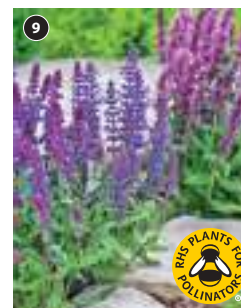

- GARDEN READY - PERENNIALS

Summer flowers for borders
and pots year after year

BUY ANY
2 OR MORE
SAVE £5
PER PACK

Garden Ready plants
are grown-on and
ready to plant straight
into your borders or
garden containers.

Plants will produce fresh
new growth in spring, ready
for a colourful show of
flowers in summer.

Buy any 2 or more
packs of 15 garden
ready perennials and
SAVE £5 per pack.

Includes all varieties on
pages 44-45.

Garden Ready Perennials 15 garden ready plants • Delivery May-June

Buy any 2 or more packs of 15 garden ready perennials and SAVE £5 per pack