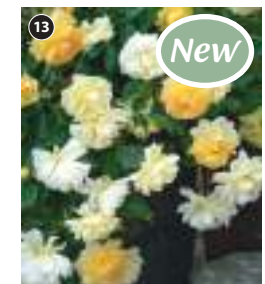

New

10. Acacia dealbata

- Vibrant spring colour
- Evergreen, feathery foliage

10001 £12.99 (1 x 9cm pot)
45483 £24.99 (3 x 9cm pots)

HP. 8m (26ft). Flowers: Feb-Apr. Sun. Beds, Borders, Pots. Delivery: May-Jun.

11. Jasminum 'Starry Starry Summer Scent'

- Vigorous twining climber for covering pergolas fences and obelisks
- Ideal for a warm sheltered position in the garden

KB7026 £11.99 (1 x 9cm pot)
KB7622 £19.99 (3 x 9cm pots)

HS. 3m (10ft). Flowers: Jun-Aug. Sun/Part Shade. Borders, Fences, Pots. Delivery: May-Jun.

12. NEW Geranium 'Grandeur Angel's Perfume'

- Lemon scented dark-green leaves
- Beautiful blooms will attract bees

KF8412 £9.99 (3 jumbo plugs)
KF8413 £14.99 (6 jumbo plugs)

HHP. 45cm (18in). Flowers: Jun-Oct. Sun. Borders, Indoor, Pots. Del: May-Jun.

13. NEW Rose 'Scentifall Yellow'

- Wonderful fragrance
- Ideal for containers and hanging baskets

KF0975 £12.99 (1 x 9cm pot)
KF5703 £24.99 (3 x 9cm pots)

HS. 60cm (24in). Flowers: Jun-Sept. Sun. Baskets, Pots, Window Boxes. Delivery: May-Jun.