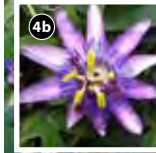

Passiflora Collection **SAVE £13.98**

KF1261 £38.97 £24.99 (3 x 9cm pots) - 1 each of 4a-4c

3. Mandevilla 'Bloom Bells® Trio'

- Stunning evergreen climber
- Bright cheerful colours on your patio
- Perfect for growing in pots

3a. 'Red' **KA6593** £12.99 (1 x 10.5cm pot)
3b. 'Pink' **KA6594** £12.99 (1 x 10.5cm pot)
3c. 'White' **KB0917** £12.99 (1 x 10.5cm pot)

HHP, 1.5m (5ft). Flowers: Jun-Sept. Sun/Part Shade. Pots. Delivery: May-Jun.

4. Passiflora Collection

- A trio of exotic looking plants
- Beautiful, semi-evergreen climbers
- Orange fruits appear later in the season

4a. caerulea **KF1229** £12.99 (1 x 9cm pot)
4b. 'Lavender Lady' **KF1230** £12.99 (1 x 9cm pot)
4c. 'Violacea Victoria' **67378** £12.99 (1 x 9cm pot)