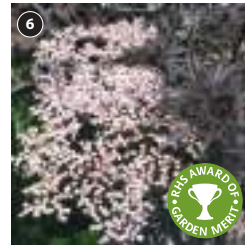

6. Sambucus 'Black Lace'

- Dark, almost black foliage
- Fragrant pink flowers
- Burgundy leaves turn to vibrant red in autumn

KF7126 £12.99 (1 x 9cm pot)

KF7127 £24.99 (3 x 9cm pots)

HS. 3m (10ft). Flowers: Jun. Sun/Part Shade. Borders. Delivery: May-Jun.

7. Magnolia 'Genie'

- Flowers last for several weeks in spring, often followed by a second flowering in mid-summer
- Retains a compact habit
- A real breakthrough in magnolia breeding

KC7316 £19.99 (1 x 9cm pot)

KC7821 £34.99 (2 x 9cm pots)

HS. 4m (13ft). Flowers: May-Jul. Sun. Beds, Borders. Delivery: May-Jun.