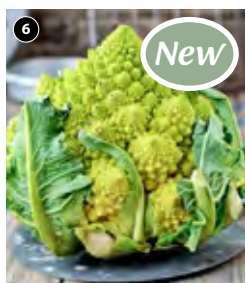

VEGETABLE PLANTS

Growing your own veg at home is so easy with our plant range

1. NEW Broccoli 'Continuity' Collection

- Plentiful supplies of tasty spears!
- Three delicious varieties to harvest all winter

KF2857 £4.99 (3 Postiplants)
KC7574 £9.99 (18 Postiplants)

90cm (36in). Harvest: Nov-Mar. Sun. Delivery: Jun.

2. Brussels Sprout Continuity Collection

- Harvest between October and February
- Compact varieties that won't need much space

KF2858 £4.99 (3 Postiplants)
KC7586 £9.99 (18 Postiplants)

3. Cabbage Round Continuity Collection

- Three excellent cabbage varieties, with dense heads
- Perfect for any vegetable garden or allotment

KF2860 £4.99 (3 Postiplants)
KC7595 £9.99 (18 Postiplants)

HA. 40cm (16in). Harvest: May-Oct. Sun. Kitchen Gardens. Delivery: Jul.

4. Cabbage Savoy Continuity Collection

- Harvest between September and December
- Perfect for any allotment and veg garden

KF2861 £4.99 (3 Postiplants)
KC7599 £9.99 (18 Postiplants)

HA. 40cm (16in). Harvest: May-Oct. Sun. Kitchen Gardens. Delivery: Jul.

5. Cauliflower Late Summer Collection

- Packed full of vital vitamins and minerals
- Produces firm curds with a good leaf cover

KF2863 £4.99 (3 Postiplants)
KC7608 £9.99 (18 Postiplants)

HHA. 30cm (12in). Harvest: Aug-Oct. Sun. Kitchen Garden. Delivery: May-Jun.

6. NEW Cauliflower Romanesco Continuity Collection

- Cropping across a long period
- Contains Colosseo, Gitano and Lazio

KF2864 £4.99 (3 Postiplants)
KC7613 £9.99 (18 Postiplants)

HHA. 45cm (18in). Harvest: Oct-Dec. Sun. Kitchen Garden. Delivery: Jul.

7. Kale Mixed Collection

- Packed with antioxidants and vitamins
- The perfect winter to spring vegetable

KF2867 £4.99 (3 Postiplants)
KC7623 £9.99 (18 Postiplants)

HA. 1m (40in). Harvest: Sept. Sun. Kitchen Garden. Delivery: Jul.

8. NEW Kale 'Gourmet' Collection

- Selection of highly ornamental kales
- Look and taste wonderful
- All easy and very hardy

KF2866 £4.99 (3 Postiplants)
KC7622 £9.99 (18 Postiplants)

HA. Up to 90cm (35in). Harvest: Sept-Feb. Sun. Kitchen Gardens. Delivery: Jul.

9. Brassica Clubroot Collection

- Four of the most clubroot resistant varieties
- 'Which?' Best Buy variety

KF2862 £4.99 (4 Postiplants)
KC7605 £9.99 (20 Postiplants)

10. Lettuce All Sorts Mixed

- Enjoy that fresh from the garden taste!
- A tasty mix of varieties
- Quick and easy to grow

KF7872 £9.99 (20 Postiplants)

11. Sweetcorn Moonshine F1

- 3-5 cobs per plant
- Deliciously sweet and juicy
- 'Which?' Best Buy variety

KF8508 £11.99 (3 x 9cm multisown pots)
KF8509 £14.99 (6 x 9cm multisown pots)

HHA. 2m (6ft). Harvest: Aug-Sept. Sun. Kitchen garden. Delivery: May-Jun.

12. Sweetcorn Picasso

- Attractive foliage & flowers
- Colourful bicolor cobs
- Deliciously sweet and juicy

KF8506 £11.99 (3 x 9cm multisown pots)
KF8507 £14.99 (6 x 9cm multisown pots)

HHA. 2m (6.5ft). Harvest: Aug-Sept. Sun. Kitchen Garden. Delivery: May-Jun.

13. Sweetcorn Pot Of Gold F1

- Sweet bicolor cobs
- Dwarf variety
- Perfect for containers