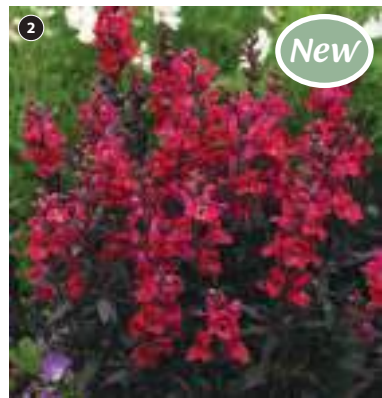

A blend of over 20 types of petunia flowers

2

New