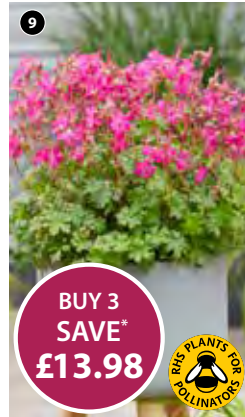

- POPULAR - PERENNIALS

Coming in all shapes and sizes, perennials will live for several years and flower every year

Peony 'Double' Collection | **SAVE £9.98**
KB4242 £29.97 £19.99
(3 x 9cm pots) - 1 each of 14a-14c