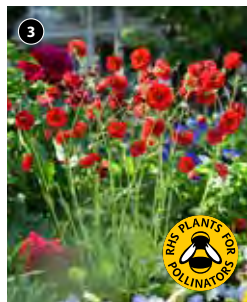

- POPULAR - PERENNIALS

Coming in all shapes and sizes, perennials will live for several years and flower every year

Peony 'Double' Collection | **SAVE £9.98**
KB4242 £29.97 £19.99
(3 x 9cm pots) - 1 each of 14a-14c