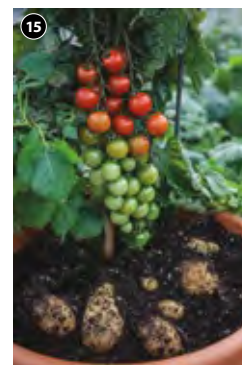

VEGETABLE PLANTS

Growing your own veg at home is so easy with our plant range

1. NEW Broccoli 'Continuity' Collection

- Plentiful supplies of tasty spears!
- Three delicious varieties to harvest all winter

KF2857 £4.99 (3 Postiplants)
KC7574 £9.99 (18 Postiplants)

90cm (36in). Harvest: Nov-Mar. Sun. Delivery: Jun.

2. Brussels Sprout Continuity Collection

- Harvest between October and February
- Compact varieties that won't need much space

KF2858 £4.99 (3 Postiplants)
KC7586 £9.99 (18 Postiplants)

3. Cabbage Round Continuity Collection

- Three excellent cabbage varieties, with dense heads
- Perfect for any vegetable garden or allotment

KF2860 £4.99 (3 Postiplants)
KC7595 £9.99 (18 Postiplants)

HA. 40cm (16in). Harvest: May-Oct. Sun. Kitchen Gardens. Delivery: Jul.

4. Cabbage Savoy Continuity Collection

- Harvest between September and December
- Perfect for any allotment and veg garden

KF2861 £4.99 (3 Postiplants)
KC7599 £9.99 (18 Postiplants)

HA. 40cm (16in). Harvest: May-Oct. Sun. Kitchen Gardens. Delivery: Jul.

5. Cauliflower Late Summer Collection

- Packed full of vital vitamins and minerals
- Produces firm curds with a good leaf cover

KF2863 £4.99 (3 Postiplants)
KC7608 £9.99 (18 Postiplants)

HHA. 30cm (12in). Harvest: Aug-Oct. Sun. Kitchen Garden. Delivery: May-Jun.

6. NEW Cauliflower Romanesco Continuity Collection

- Cropping across a long period
- Contains Colosseo, Gitano and Lazio

KF2864 £4.99 (3 Postiplants)
KC7613 £9.99 (18 Postiplants)

HHA. 45cm (18in). Harvest: Oct-Dec. Sun. Kitchen Garden. Delivery: Jul.

7. Kale Mixed Collection

- Packed with antioxidants and vitamins
- The perfect winter to spring vegetable

KF2867 £4.99 (3 Postiplants)
KC7623 £9.99 (18 Postiplants)

HA. 1m (40in). Harvest: Sept. Sun. Kitchen Garden. Delivery: Jul.

8. NEW Kale 'Gourmet' Collection

- Selection of highly ornamental kales
- Look and taste wonderful
- All easy and very hardy

KF2866 £4.99 (3 Postiplants)
KC7622 £9.99 (18 Postiplants)

HA. Up to 90cm (35in). Harvest: Sept-Feb. Sun. Kitchen Gardens. Delivery: Jul.

9. Brassica Clubroot Collection

- Four of the most clubroot resistant varieties
- 'Which?' Best Buy variety

KF2862 £4.99 (4 Postiplants)
KC7605 £9.99 (20 Postiplants)

10. Lettuce All Sorts Mixed

- Enjoy that fresh from the garden taste!
- A tasty mix of varieties
- Quick and easy to grow

KF7872 £9.99 (20 Postiplants)

11. Sweetcorn Moonshine F1

- 3-5 cobs per plant
- Deliciously sweet and juicy
- 'Which?' Best Buy variety

KF8508 £11.99 (3 x 9cm multisown pots)
KF8509 £14.99 (6 x 9cm multisown pots)

HHA. 2m (6ft). Harvest: Aug-Sept. Sun. Kitchen garden. Delivery: May-Jun.

12. Sweetcorn Picasso

- Attractive foliage & flowers
- Colourful bicolor cobs
- Deliciously sweet and juicy

KF8506 £11.99 (3 x 9cm multisown pots)
KF8507 £14.99 (6 x 9cm multisown pots)

HHA. 2m (6.5ft). Harvest: Aug-Sept. Sun. Kitchen Garden. Delivery: May-Jun.

13. Sweetcorn Pot Of Gold F1

- Sweet bicolor cobs
- Dwarf variety
- Perfect for containers