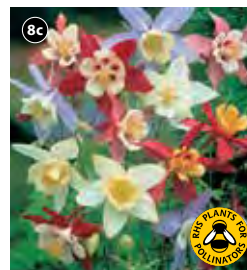

8g. Doronicum 'Little Leo'

8j. Leucanthemum 'Crazy Daisy'