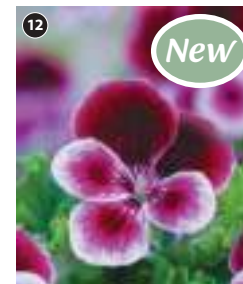

- FLORAL & - FRAGRANT

Enjoy season long perfume
in your garden

Brings colour
to winter days!

SALE
SAVE
£5.00

New

- Evergreen, winter flowering shrub
- Sweetly scented, lemon-yellow flowers

74420 £13.99 (1 x 9cm pot)
KB6227 £18.99 (2 x 9cm pots)
77371 £29.99 (1 x 3 litre pot)
KB6226 £49.99 (2 x 3 litre pots)

HS. 90cm (36in). Flowers: Dec-Apr. Sun. Borders, Fences, Pots. Delivery: May-Jun.

2. Dianthus 'Scented Pleasures' Collection

- A fantastic scented collection

KF1410 £9.99 £7.99 (5 Postiplants) **SAVE £2.00**
KF1411 £14.99 £9.99 (10 Postiplants) **SAVE £5.00**
KF1506 £19.99 £14.99 (20 Postiplants) **SAVE £5.00**

HP. 40cm (16in). Flowers: May-Oct. Sun. Baskets, Edible, Pots. Delivery: May-Jun.

3. Gardenia 'Crown Jewels'

- Large exotic blooms smother the foliage in summer

10088 £13.99 (1 x 9cm pot)
KB6687 £19.99 (2 x 9cm pots)

HS. 60cm (24in). Flowers: Jul-Sept. Sun/Part Shade. Beds, Borders, Pots. Del: May-Jun.

4. NEW Philadelphus 'Pearls of Perfume'

- Large, fully double blooms with an intoxicating fragrance
- RHS Chelsea Plant of the Year 2023 Shortlisted Entry

KF0838 £13.99 (1 x 9cm pot)
KF5264 £19.99 (2 x 9cm pot)
KF5265 £25.99 (3 x 9cm pot)

HS. 2m (6ft). Flowers: May-Aug. Sun/Part Shade. Beds, Borders, Pots. Del: May-Jun.

5. Clematis x aromatica

- Deep violet blooms with prominent pale yellow stamens

10050 £13.99 (1 x 7cm pot)
10051 £19.99 (2 x 7cm pots)

HS. 2m (6.5ft). Flowers: Jul-Sept. Sun/Part Shade. Fences, Pots, Trellis. Delivery: May-Jun.

6. Lavender Duo

- Scented flowers are highly attractive to bees

KB8459 £12.99 (24 plugs)
KB8460 £14.99 (48 plugs)
KB8461 £18.99 (72 plugs)

HS. 60cm (24in). Flowers: Jun-Sept. Sun. Borders, Cutting, Pots. Delivery: May-Jun.

BUY 2
SAVE*
£9.99

7. Daphne 'Fragrance' Duo