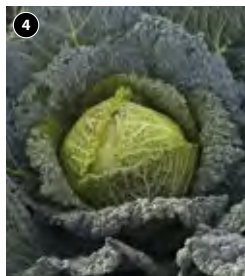

VEGETABLE PLANTS

Growing your own veg at home is so easy with our plant range

1. NEW Broccoli 'Continuity' Collection

- Plentiful supplies of tasty spears!
- Three delicious varieties to harvest all winter

KF2857 £4.99 (3 Postiplants)
KC7574 £9.99 (18 Postiplants)

90cm (36in). Harvest: Nov-Mar. Sun. Delivery: Jun.

2. Brussels Sprout Continuity Collection

- Harvest between October and February
- Compact varieties that won't need much space

KF2858 £4.99 (3 Postiplants)
KC7586 £9.99 (18 Postiplants)

3. Cabbage Round Continuity Collection

- Three excellent cabbage varieties, with dense heads
- Perfect for any vegetable garden or allotment

KF2860 £4.99 (3 Postiplants)
KC7595 £9.99 (18 Postiplants)

HA. 40cm (16in). Harvest: May-Oct. Sun. Kitchen Gardens. Delivery: Jul.

4. Cabbage Savoy Continuity Collection

- Harvest between September and December
- Perfect for any allotment and veg garden

KF2861 £4.99 (3 Postiplants)
KC7599 £9.99 (18 Postiplants)

HA. 40cm (16in). Harvest: May-Oct. Sun. Kitchen Gardens. Delivery: Jul.

5. Cauliflower Late Summer Collection

- Packed full of vital vitamins and minerals
- Produces firm curds with a good leaf cover

KF2863 £4.99 (3 Postiplants)
KC7608 £9.99 (18 Postiplants)

HHA. 30cm (12in). Harvest: Aug-Oct. Sun. Kitchen Garden. Delivery: May-Jun.

6. NEW Cauliflower Romanesco Continuity Collection

- Cropping across a long period
- Contains Colosseo, Gitano and Lazio

KF2864 £4.99 (3 Postiplants)
KC7613 £9.99 (18 Postiplants)

HHA. 45cm (18in). Harvest: Oct-Dec. Sun. Kitchen Garden. Delivery: Jul.

7. Kale Mixed Collection

- Packed with antioxidants and vitamins
- The perfect winter to spring vegetable

KF2867 £4.99 (3 Postiplants)
KC7623 £9.99 (18 Postiplants)

HA. 1m (40in). Harvest: Sept. Sun. Kitchen Garden. Delivery: Jul.

8. NEW Kale 'Gourmet' Collection

- Selection of highly ornamental kales
- Look and taste wonderful
- All easy and very hardy

KF2866 £4.99 (3 Postiplants)
KC7622 £9.99 (18 Postiplants)

HA. Up to 90cm (35in). Harvest: Sept-Feb. Sun. Kitchen Gardens. Delivery: Jul.

9. Brassica Clubroot Collection

- Four of the most clubroot resistant varieties
- 'Which?' Best Buy variety

KF2862 £4.99 (4 Postiplants)
KC7605 £9.99 (20 Postiplants)

10. Lettuce All Sorts Mixed

- Enjoy that fresh from the garden taste!
- A tasty mix of varieties
- Quick and easy to grow

KF7872 £9.99 (20 Postiplants)

11. Sweetcorn Moonshine F1

- 3-5 cobs per plant
- Deliciously sweet and juicy
- 'Which?' Best Buy variety

KF8508 £11.99 (3 x 9cm multisown pots)
KF8509 £14.99 (6 x 9cm multisown pots)

HHA. 2m (6ft). Harvest: Aug-Sept. Sun. Kitchen garden. Delivery: May-Jun.

12. Sweetcorn Picasso

- Attractive foliage & flowers
- Colourful bicolor cobs
- Deliciously sweet and juicy

KF8506 £11.99 (3 x 9cm multisown pots)
KF8507 £14.99 (6 x 9cm multisown pots)

HHA. 2m (6.5ft). Harvest: Aug-Sept. Sun. Kitchen Garden. Delivery: May-Jun.

13. Sweetcorn Pot Of Gold F1

- Sweet bicolor cobs
- Dwarf variety
- Perfect for containers